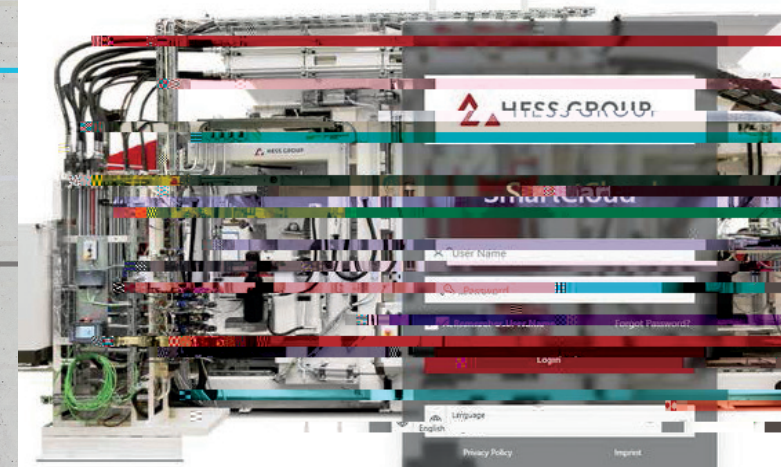

central customer portal
clock and worldwide access to all system-specific

Monitoring
Dashboards

Digital Maintenance Management
maintenance calendar
Smart

Automated Data Backup

BE PART OF
OUR EVOLUTION...

**CENTRALISED
360° CUSTOMER PORTAL**

We put concrete into shape.

www.hessgroup.com

360° CUSTOMER PORTAL

with system-specific information about your plant

Customised dashboards

Maintenance

SmartCloud

Smart