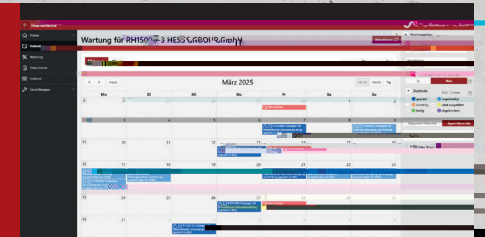

central customer portal
clock and worldwide access to all system-specific

Monitoring
Dashboards

Digital Maintenance Management
maintenance calendar
Smart

Automated Data Backup

BE PART OF
OUR EVOLUTION...

**CENTRALISED
360° CUSTOMER PORTAL**

We put concrete into shape.

www.hessgroup.com

360° CUSTOMER PORTAL

with system-specific information about your plant

Customised dashboards

Maintenance

SmartCloud

Smart